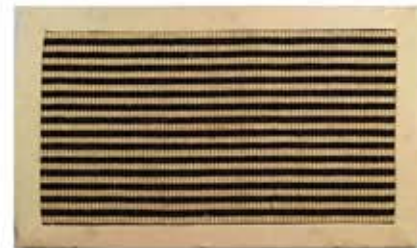

CP-RI-21

CP-RI-22

CP-RI-23

CP-RI-24

CP-RI-25

CP-RI-26

Jute Rugs

100% natural woven Jute Rugs are among the finest and softest of natural floor coverings. Jute, known for its natural color and appearance, can be dyed and woven to a wide range of vibrant rugs or bleached to produce shades of pale cream to pale white. Jute Rugs are very elegant and durable and add a touch of class to any room. They can be made non-skid with latex backing and can be made in different sizes and with 100% cotton binding or fringed ends or tucked ends.

Jute Rugs Designs

CP-JR-1

CP-JR-2

CP-JR-3

CP-JR-4

CP-JR-5

CP-JR-6

CP-JR-7

CP-JR-8

CP-JR-9

CP-JR-10

CP-JR-11

CP-JR-12

CP-JR-13

Coir Geotextiles

100% eco-friendly and bio-degradable. Ideal for soil erosion control, soil stabilisation and to promote quick vegetation. Available in different weights, mesh sizes and strength for different soil bio-engineering applications.