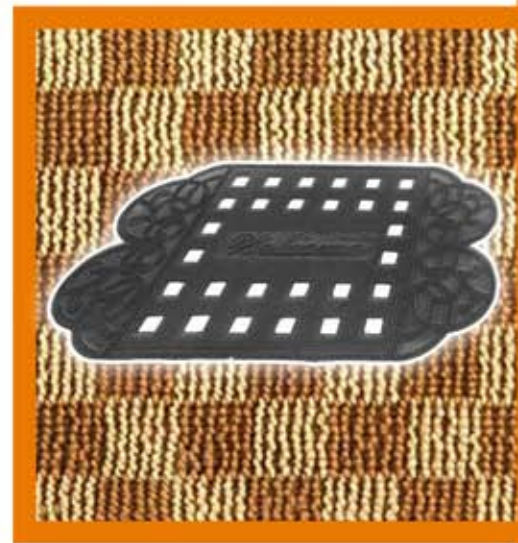

Rubber Mats

Pin Mats have hundreds of flexible studs / bristles which act as a buoyant cushion and scrapes off the dirt on the shoe bottom and deposit them on the mat base.

Rubber Pin Mats Designs

CP-RP-3